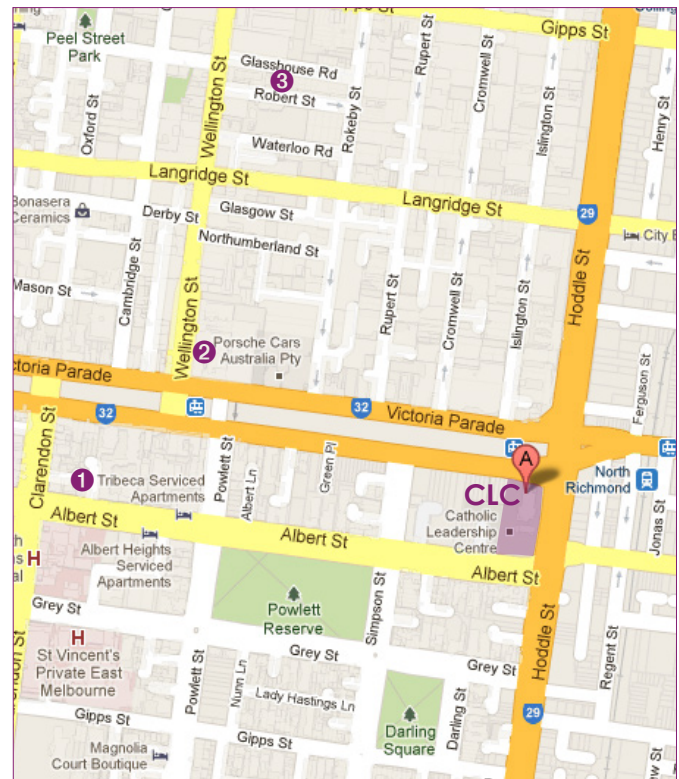

CATHOLIC LEADERSHIP CENTRE

Catholic Education Office
Archdiocese of Melbourne

GETTING THERE

The Catholic Leadership Centre (CLC) is located at **576 Victoria Parade**, on the corner of Victoria Parade and Hoddle Street, East Melbourne. Enter via our Victoria Parade entrance, next to St John's Church and follow the signs to our Reception area for assistance. The CLC is well served by public transport. There are also several public car park facilities located within walking distance.

Tram

Tram stop 18 (Victoria Parade) is directly opposite the CLC and can be accessed via tram number 109 (Box Hill–Port Melbourne) or 12 (Victoria Gardens–St Kilda).

Train

North Richmond Station (on the Epping/South Morang and Hurstbridge train lines) is a 200 metre walk to the CLC along Victoria Parade.

Bus

The following buses stop within a few metres of the CLC:

- 246 Elsternwick–Clifton Hill/LaTrobe University
- 302 City to Box Hill/Doncaster via Belmore Road, Freeway
- 303 City to North Ringwood
- 305 City to The Pines SC via Andersons Creek Road
- 309 City to Donvale via Reynolds Road
- 313 Doncaster to City
- 315 Box Hill to City
- 318 Deep Creek to City
- 340 Latrobe University to City
- 905 City to The Pines SC via Templestowe
- 906 City to Warrandyte Bridge
- 907 City to Mitcham via Doncaster Road
- 908 City to The Pines via King Street

For further details visit <http://ptv.vic.gov.au>.

MELWAYS REFERENCE: MAP 44 D7

Car

There is limited street car parking available in the immediate vicinity of the CLC. There are some all day parking spaces on Victoria Parade on the north side of the westbound lane. However, most of the street parking is limited to one or two hours.

Public car parks within walking distance of the CLC include:

1. 1 Tribeca Car Park (166 Albert Street, East Melbourne)
2. 2 Wellington Street Car Park (at the southern end of Wellington Street)
3. 3 Robert Street Car Park (Robert Street, off Wellington Street)